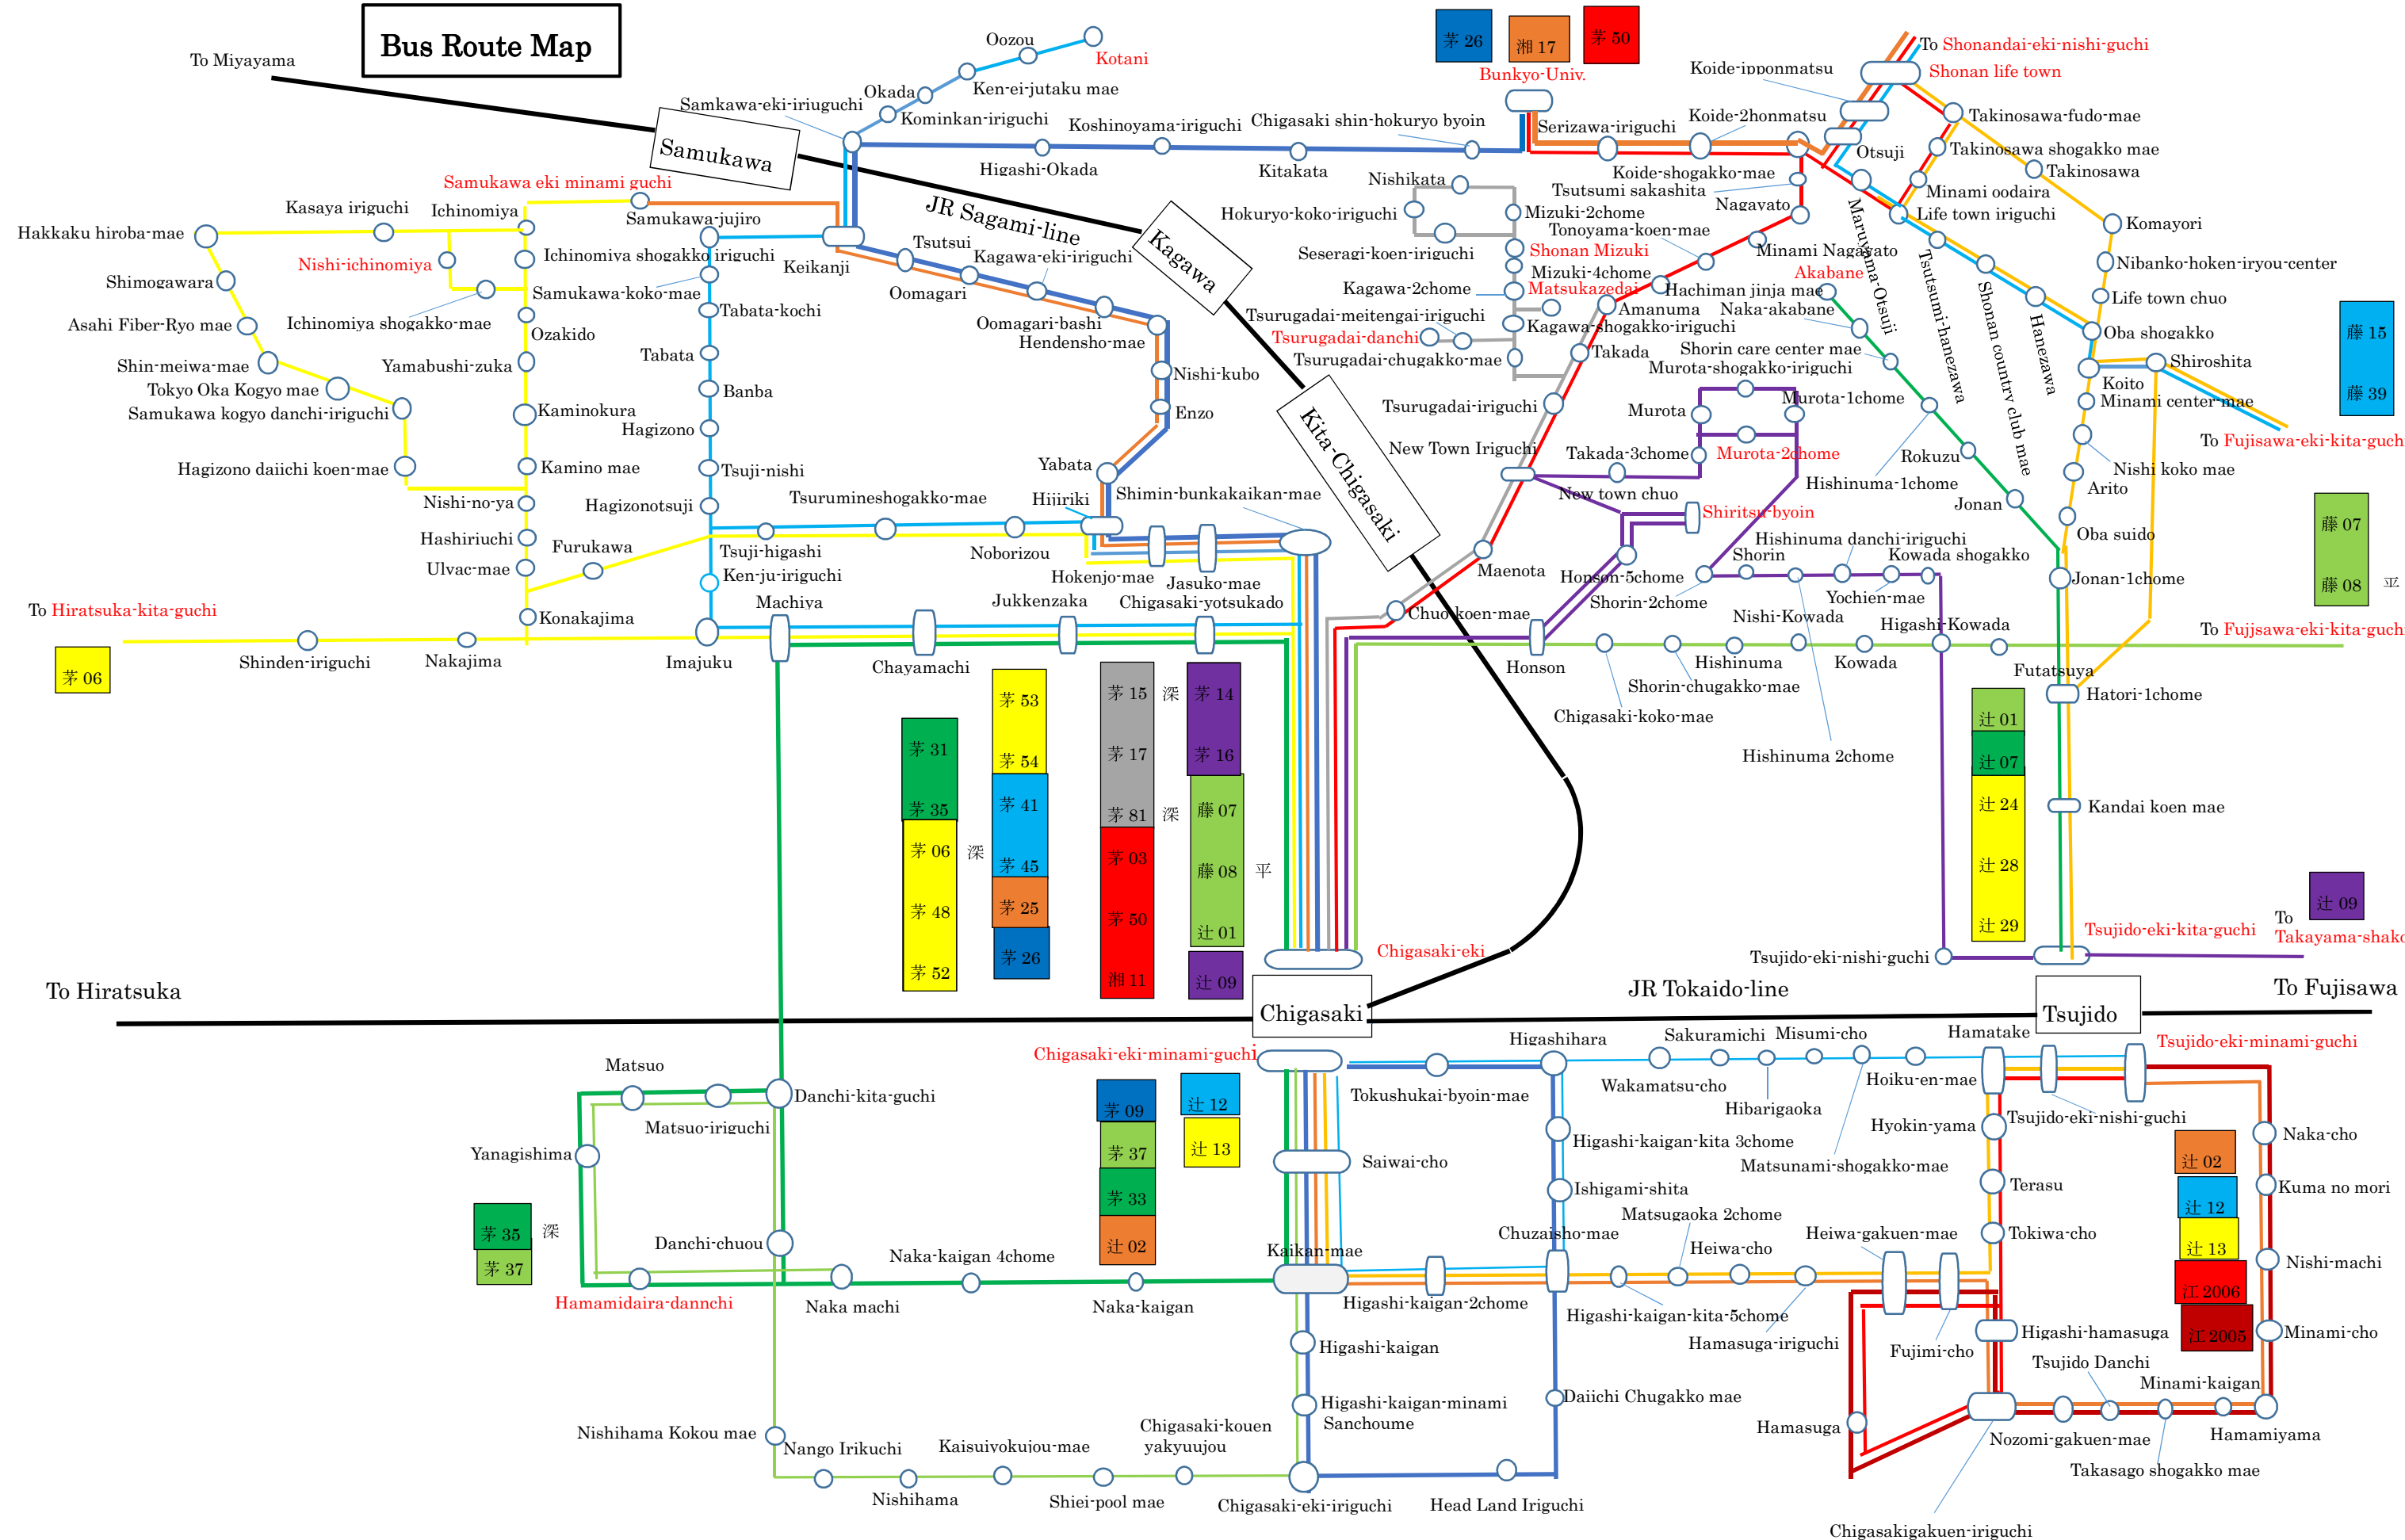

Bus Route Map

Referred to Kanagawa Chuo Kotsu Co., Ltd.’s data. Made by IAC. Revised on 2015/12.